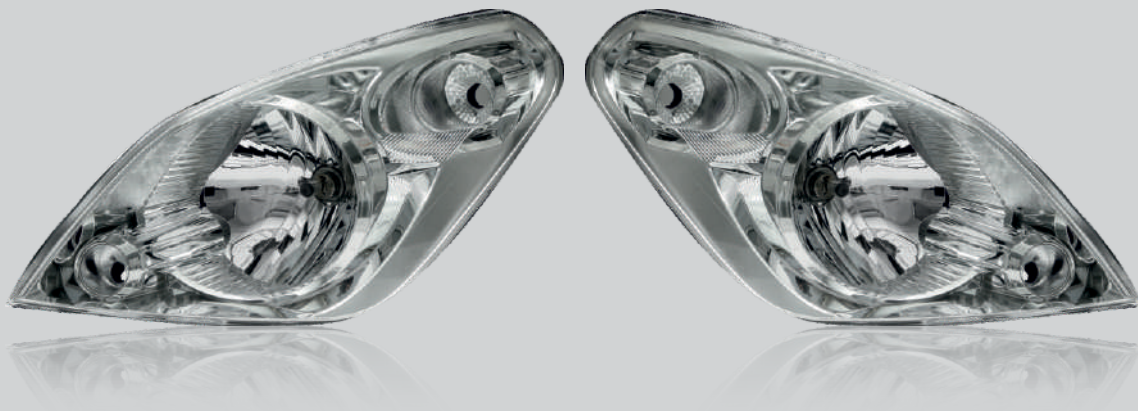

## HEADLAMPS

Latest Japanese Technology-  
Optics Design for Sharp Focus

Plasma Coating on Reflector -  
Enhances Metalizing Life

Anti Corrosion Coating  
Longer Life

Hassle Free  
Fitment

Maximum Safety &  
Relaxed Driving