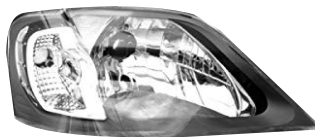

Bulb Fitment : H4-12V 60/55 W
Unit/Assy : Unit
Motor : Without Motor
MRP : 2620

LOGN - CHROME BEZEL
046-HLA-LC-L/ R