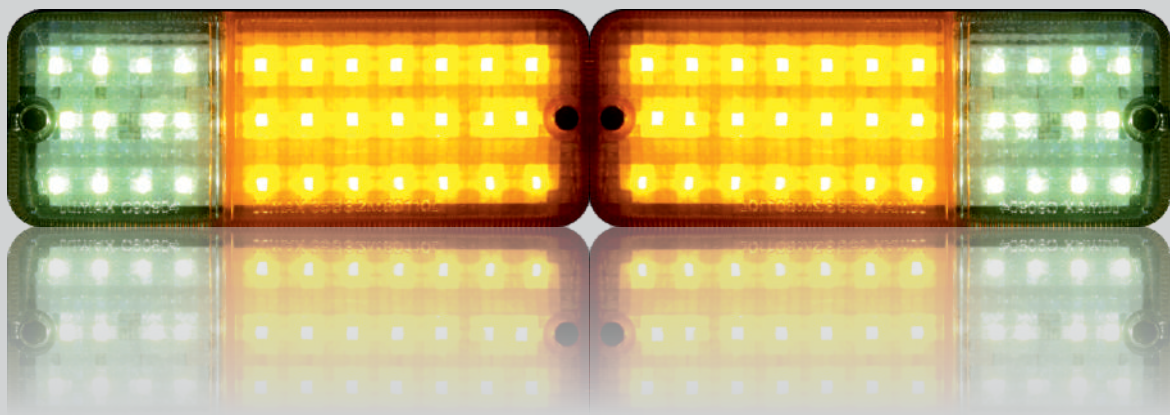

## INDICATORS

Latest Japanese Technology-  
Optics Design for Sharp Focus

Plasma Coating on Reflector -  
Enhances Metalizing Life

Anti Corrosion Coating  
Longer Life

Hassle Free  
Fitment

Maximum Safety &  
Relaxed Driving