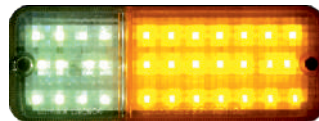

MRP : 448

GPSY - FRONT COMBINATION LAMP - LED NEW
033-FCA-LED-L/ R