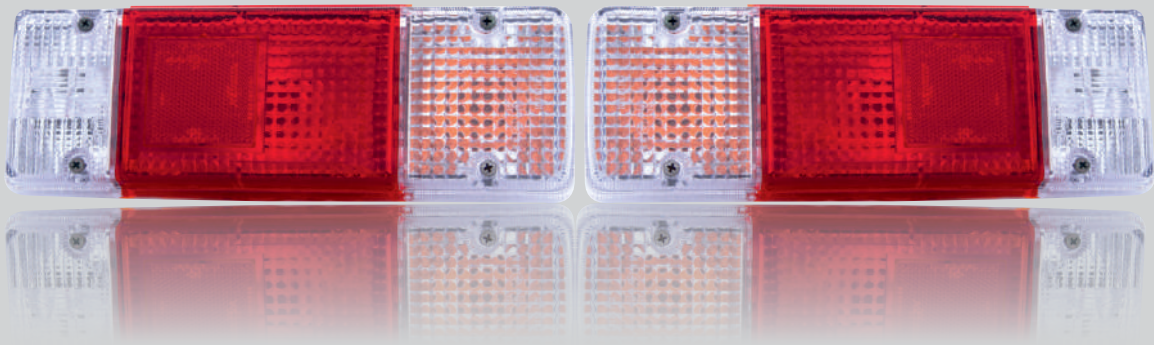

SPARES

Latest Japanese Technology-
Optics Design for Sharp Focus

Plasma Coating on Reflector -
Enhances Metalizing Life

Anti Corrosion Coating
Longer Life

Hassle Free
Fitment

Maximum Safety &
Relaxed Driving