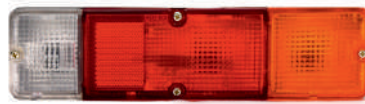

MRP : 49

**GPSY - REAR COMBINATION LAMP
LENS**
033-RCL-L / R